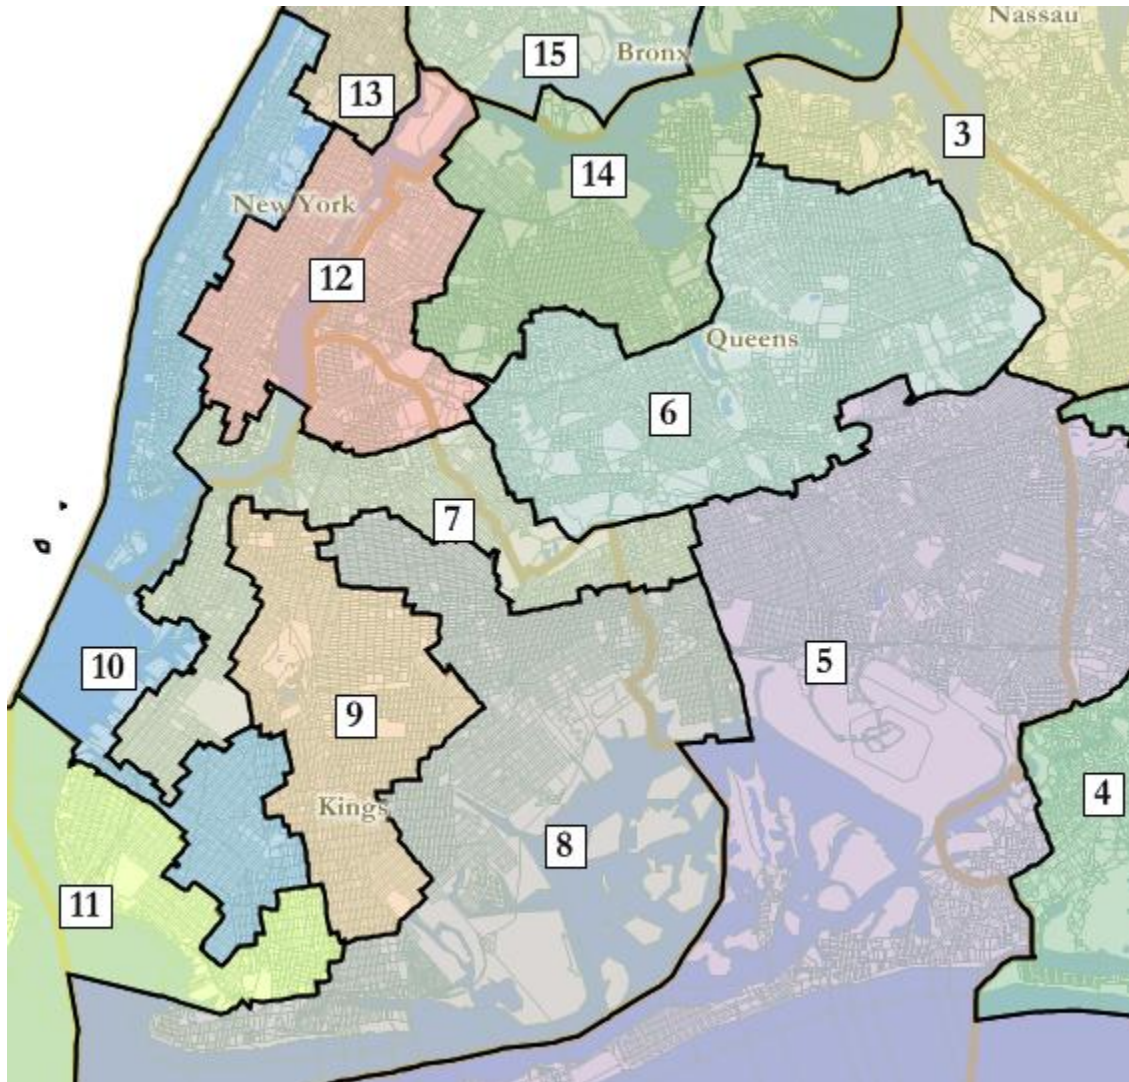

Draft Congressional Districts for New York State

Long Island

New York City

Manhattan-Brooklyn-Queens Detail

Harlem-Bronx Detail

Westchester

Upstate