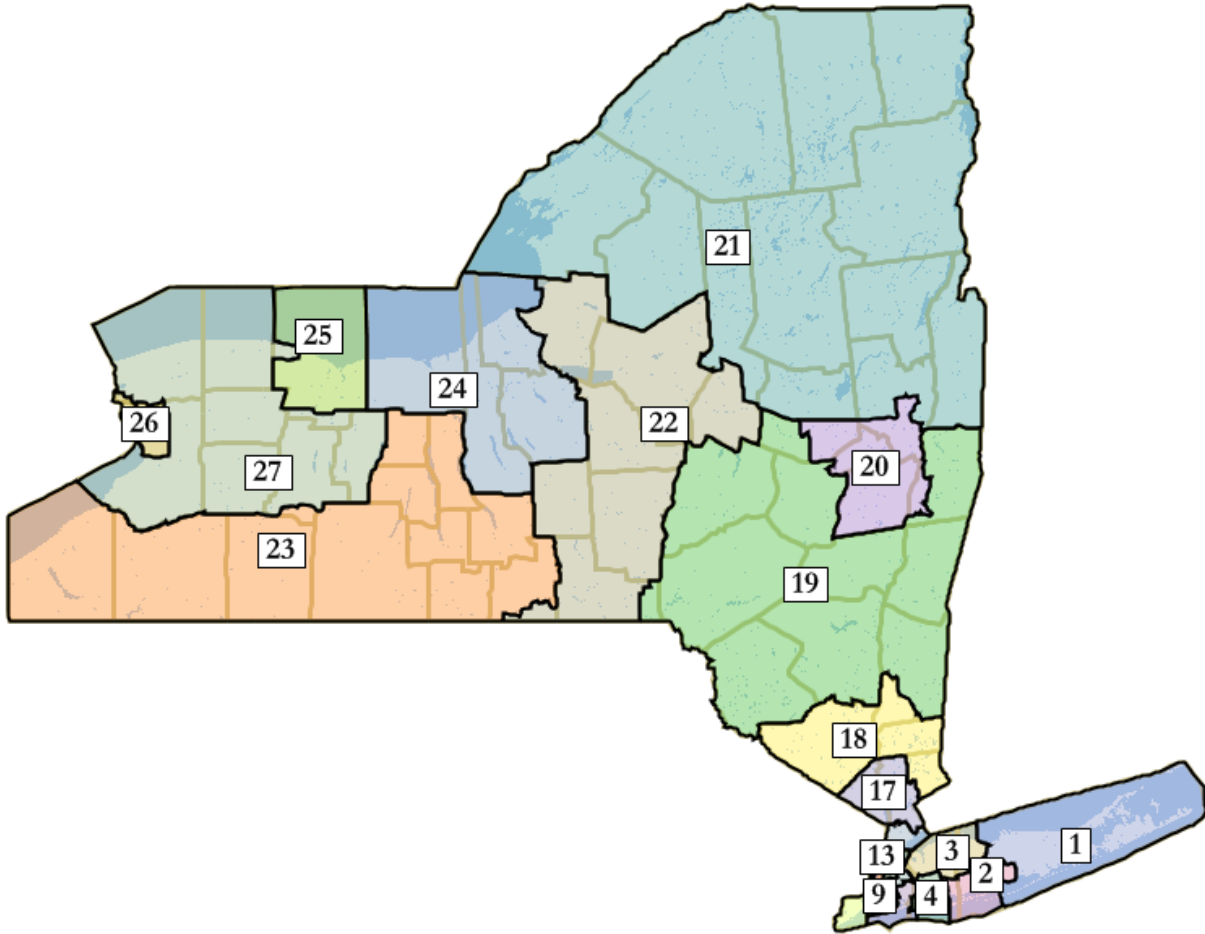

Draft Congressional Districts for New York State

Long Island

New York City

Manhattan-Brooklyn-Queens Detail

Harlem-Bronx Detail

Westchester

Upstate