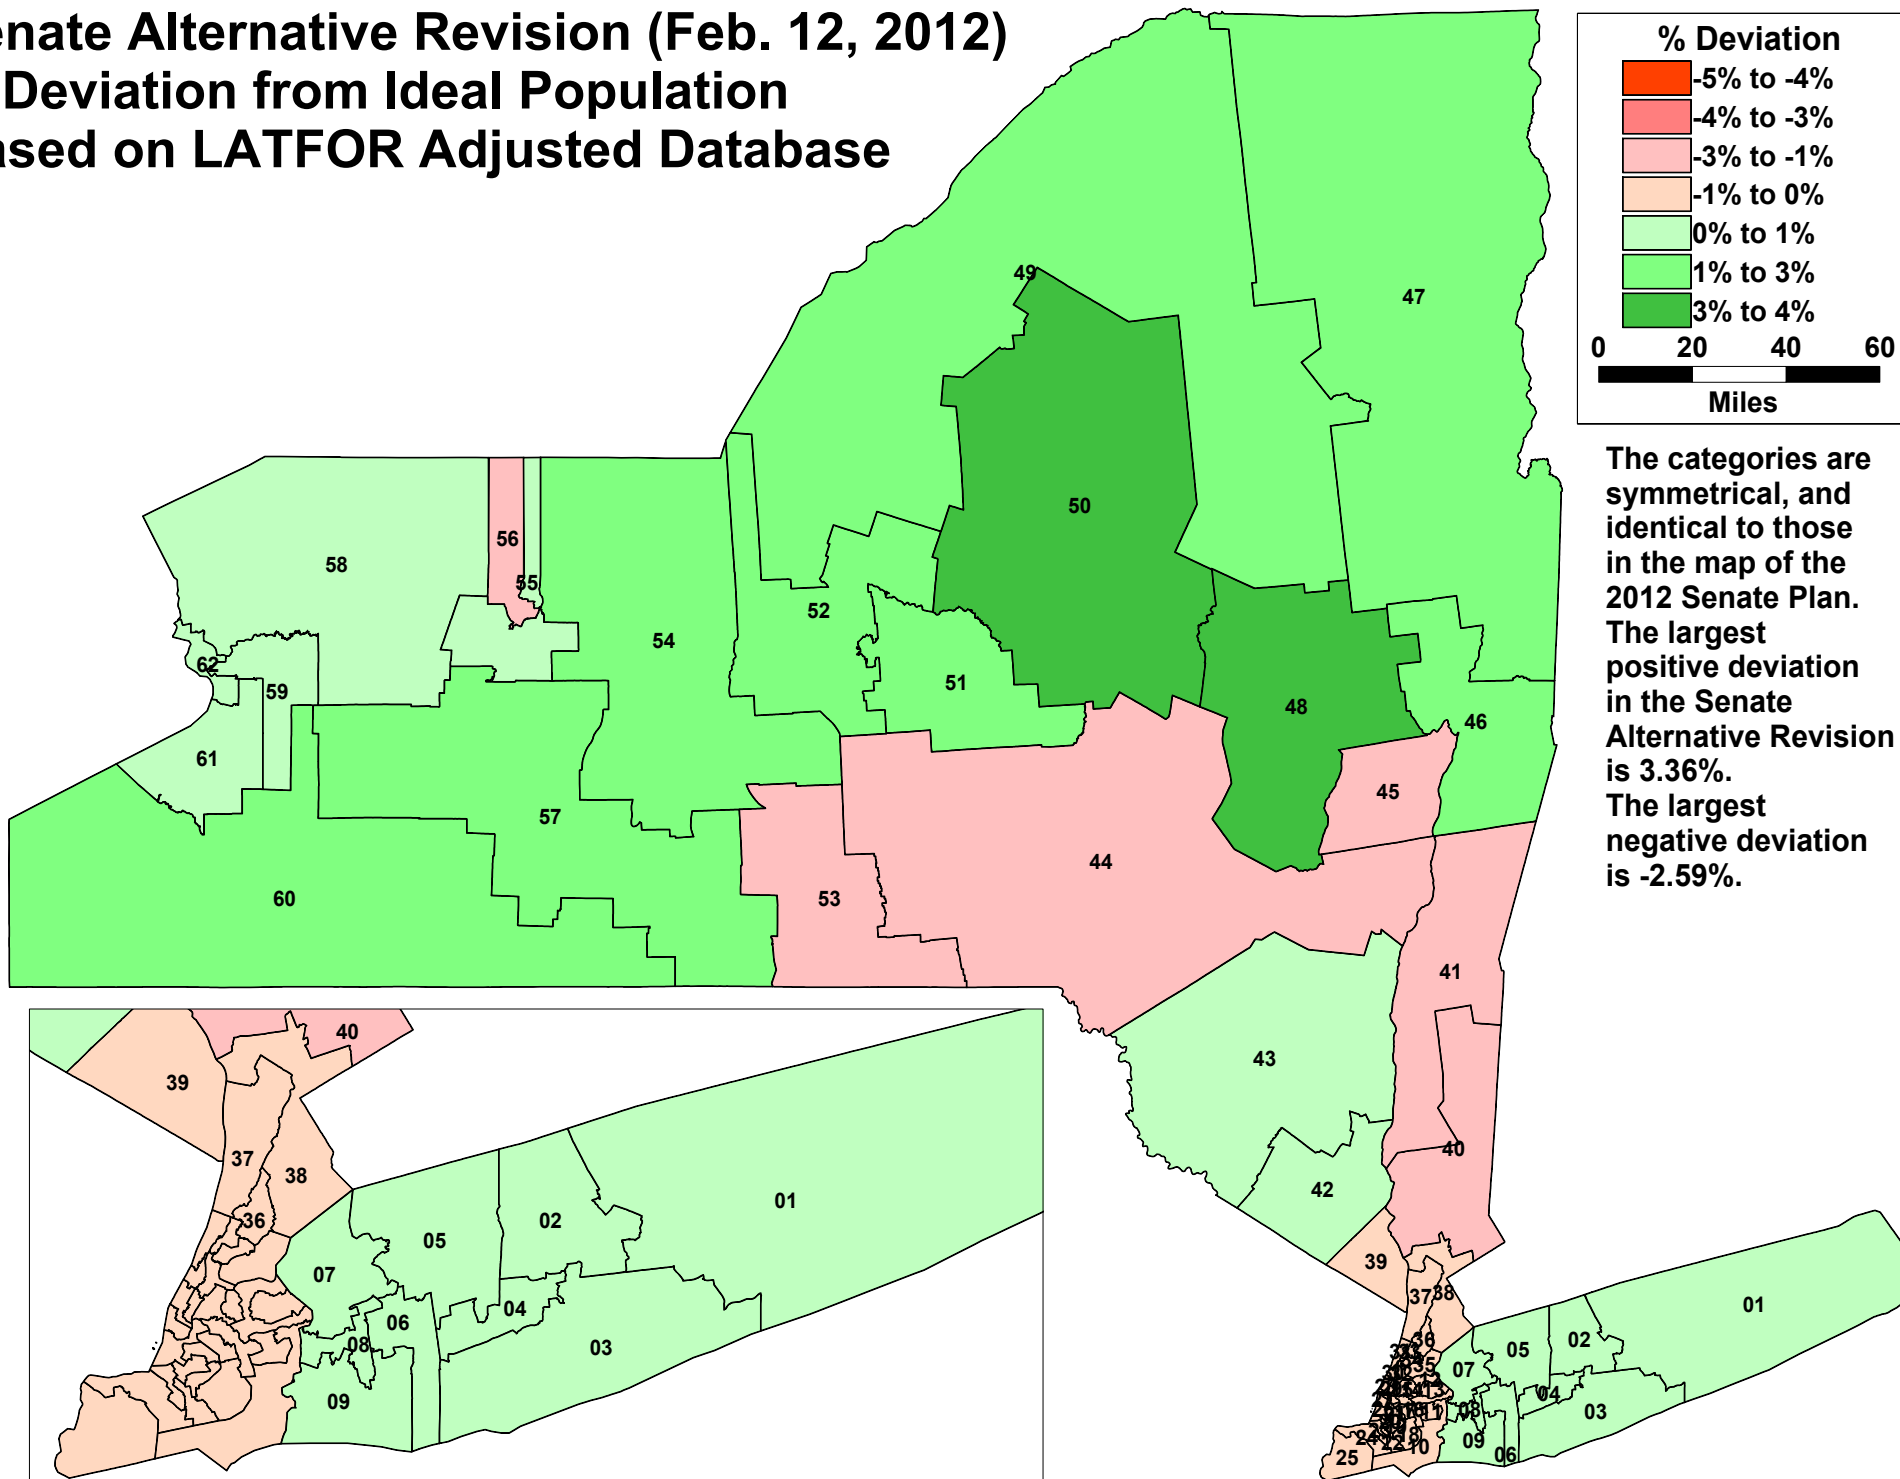

EXHIBIT 3

2012 Senate Plan (Chap. 16)

% Deviation from Ideal Population

Based on LATFOR Adjusted Database

Senate Alternative Revision (Feb. 12, 2012)

% Deviation from Ideal Population Based on LATFOR Adjusted Database

63-District Alternative

% Deviation from Ideal Population

Based on LATFOR Adjusted Database