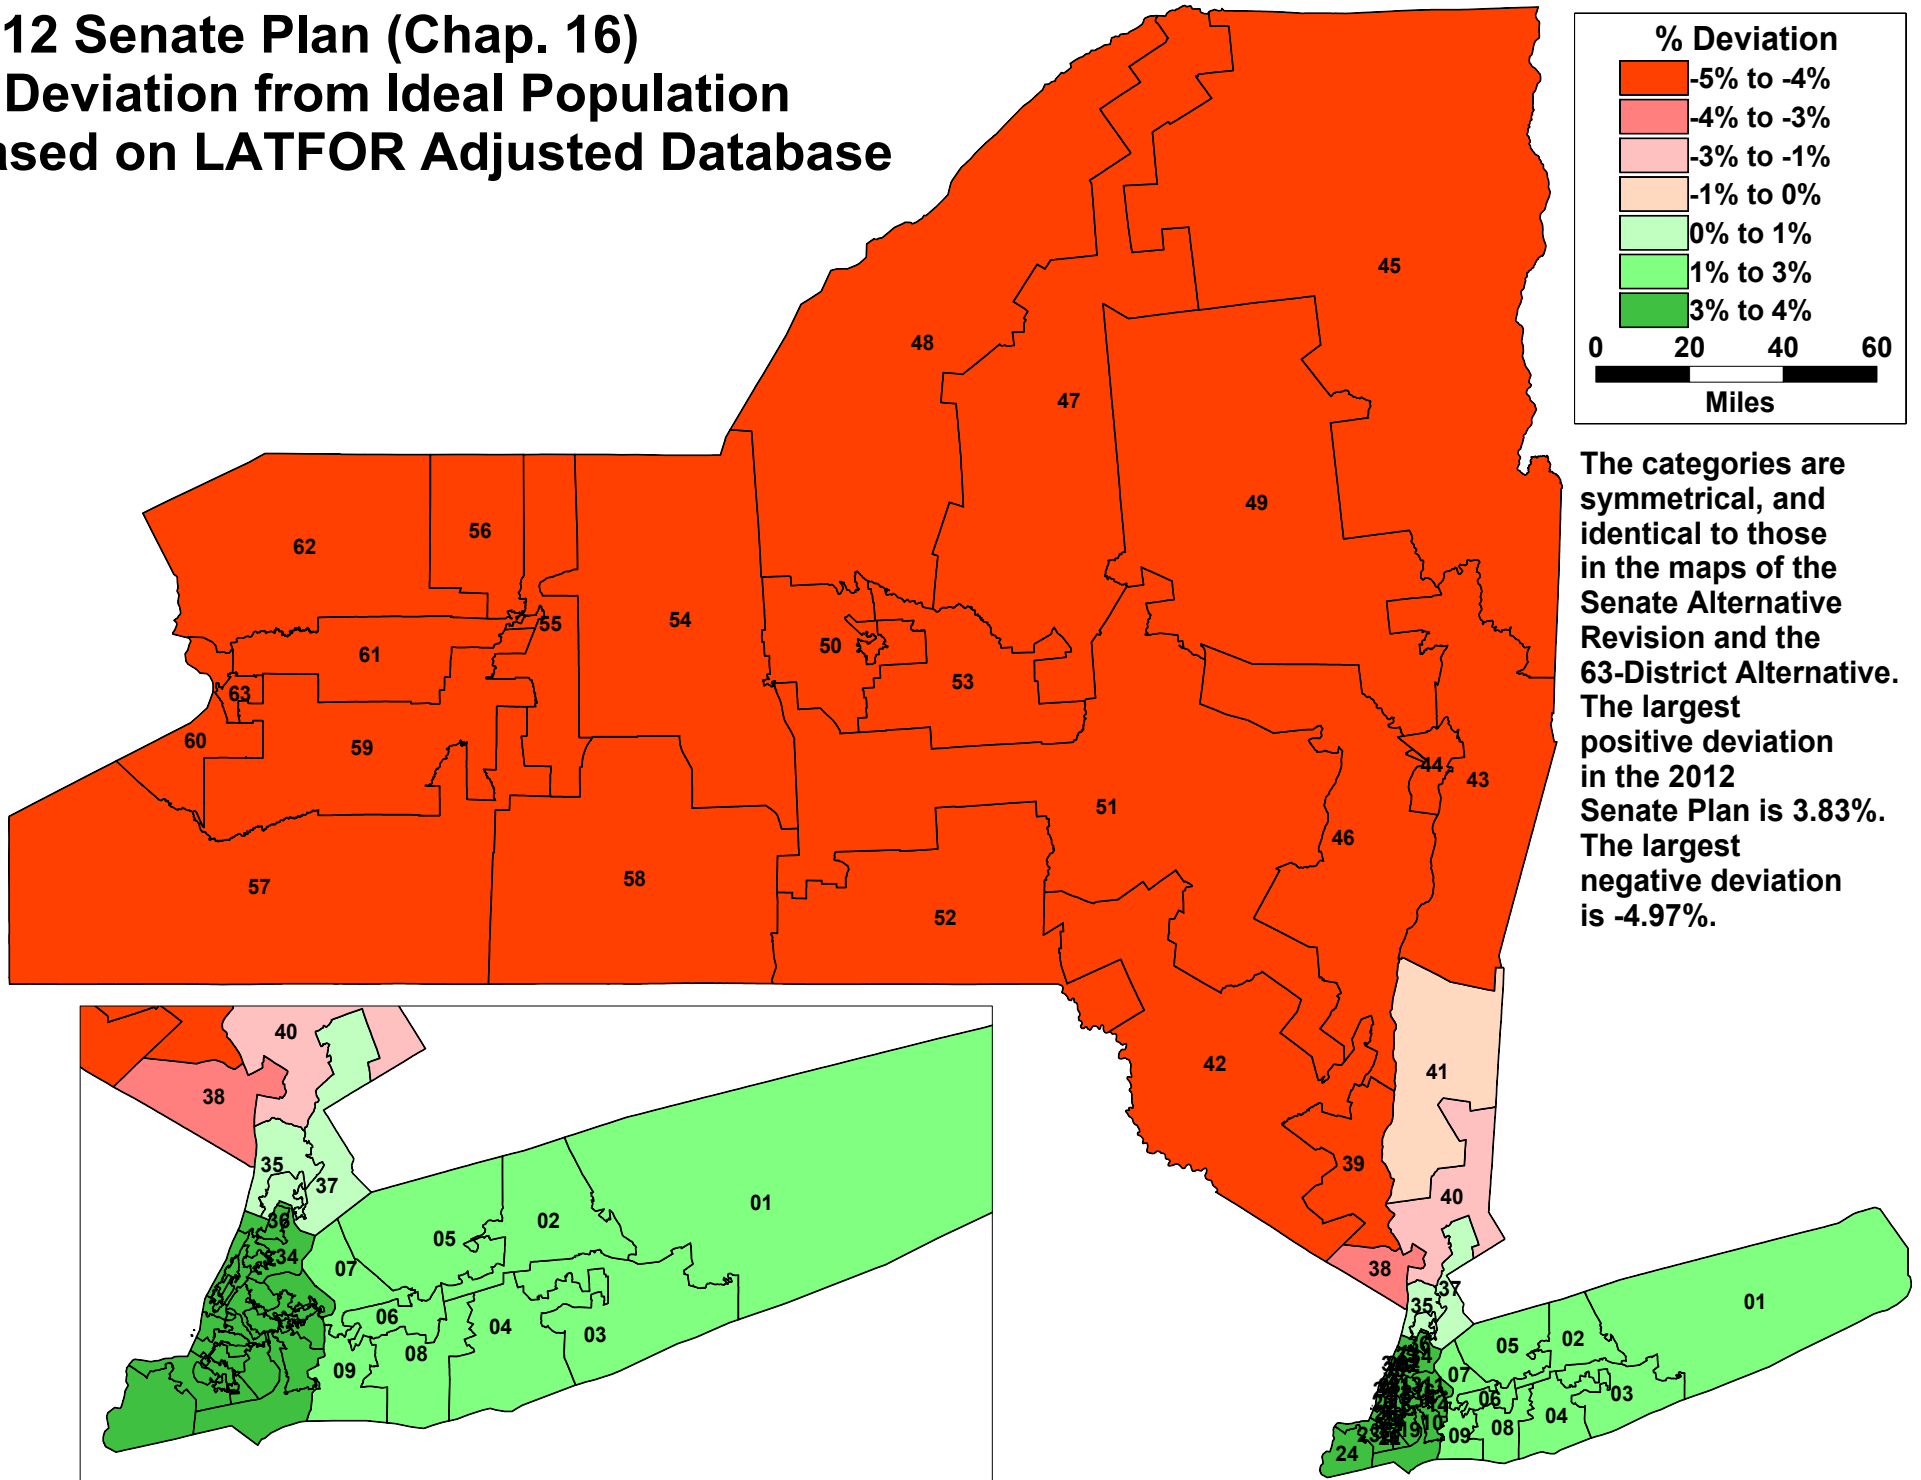

EXHIBIT 3

2012 Senate Plan (Chap. 16)

% Deviation from Ideal Population

Based on LATFOR Adjusted Database

Senate Alternative Revision (Feb. 12, 2012)

% Deviation from Ideal Population Based on LATFOR Adjusted Database

63-District Alternative

% Deviation from Ideal Population

Based on LATFOR Adjusted Database